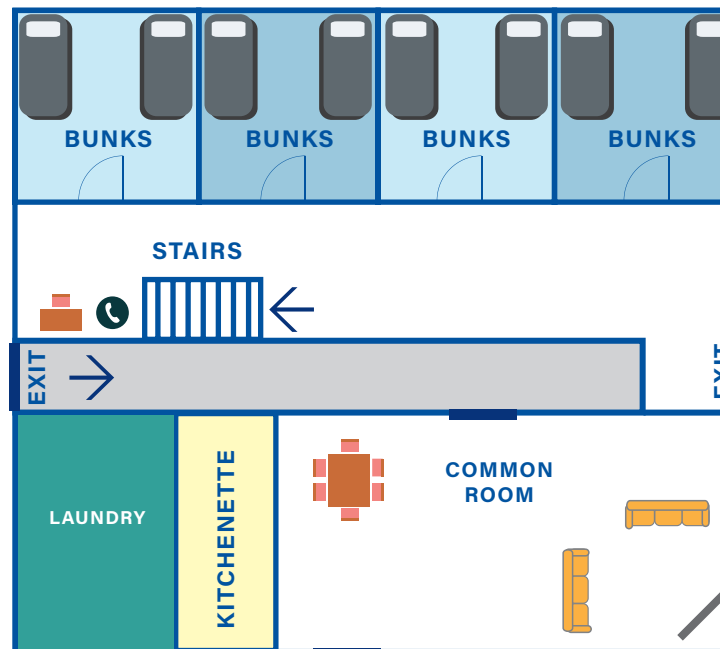

GROUND FLOOR

- Common Room** 1x 3 seater sofa, 1x 2 seater sofa, TV, DVD player, whiteboard, dining table, 4 chairs
- Kitchenette** Medium size fridge, microwave, toaster, kettle sink, cupboards, limited sets of cutlery
- Bathrooms** 2x bathrooms + shower (Wheelchair accessible)
- Bedrooms** 4x quad rooms - total of 16 beds
- Includes** Wheelchair access ramp
Air-conditioning (each room)
Fans (common area)
Internal phone (under stairs)
Study area with table and chairs

GROUND FLOOR

Common Room 1x 3 seater sofa, 1x 2 seater sofa, TV, DVD player, whiteboard, dining table, 6 chairs

Kitchenette Medium size fridge, microwave, toaster, kettle sink, cupboards, limited sets of cutlery

LAUNDRY

Laundry facilities are used by all groups staying onsite. Facilities include 2x washers, 2x dryers, sink, cupboards and iron.

FIRST FLOOR

GROUND FLOOR

LODGE 4

QUAD SHARE (36 PERSON)

Note: Lodges maps are not to scale

FACILITIES

GROUND FLOOR

- Common Room** 1x 3 seater sofa, 1x 2 seater sofa, TV, DVD player, whiteboard, dining table, 6 chairs
- Kitchenette** Medium size fridge, microwave, toaster, kettle sink, cupboards, limited sets of cutlery
- Bedrooms** 4x quad rooms - total of 16 beds
- Includes** Air-conditioning (each room)
Fans (common area)
Internal phone (under stairs)
Study area with table and chairs