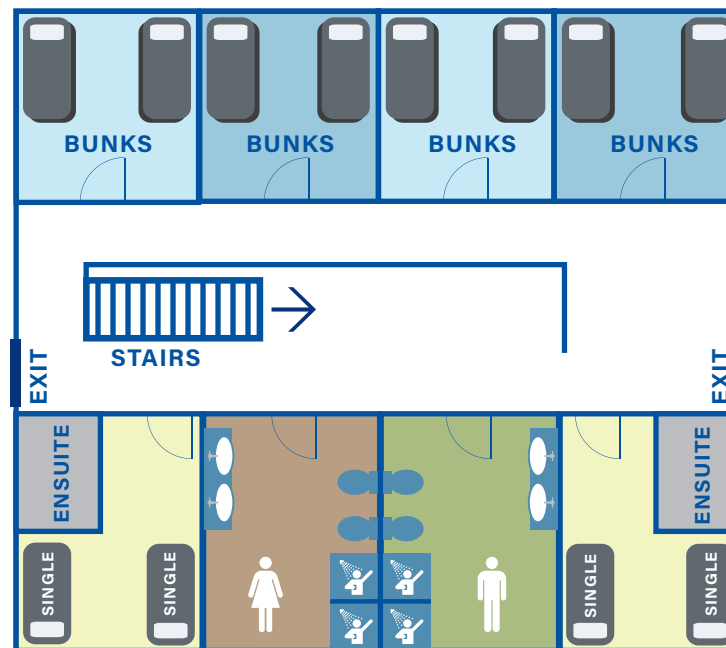

LODGE 1

QUAD SHARE (36 PERSON) WHEELCHAIR ACCESSIBLE

Note: Lodges maps are not to scale

FACILITIES

GROUND FLOOR

- **Common Room** 1x 3 seater sofa, 1x 2 seater sofa, TV, DVD player, whiteboard, dining table, 4 chairs
- **Kitchenette** Medium size fridge, microwave, toaster, kettle sink, cupboards, limited sets of cutlery
- **Bathrooms** 2x bathrooms + shower (Wheelchair accessible)
- **Bedrooms** 4x quad rooms - total of 16 beds
- **Includes** Wheelchair access ramp
  Air-conditioning (each room)
  Fans (common area)
  Internal phone (under stairs)
  Study area with table and chairs

FIRST FLOOR

- **Bathrooms** Male & Female each with 2x toilet, 2x shower & 2x basin
- **Bedrooms** 4x quad rooms - total 16 beds
  2x coaches rooms + ensuite
  Twin share - total 4 beds
- **Includes** Ensuite rooms include 1 cupboard & safe, as well as air conditioning & fan
  Large fans in atrium area
  Outdoor deck on one side

FIRST AID ROOM

First Aid Room for the Gold Coast Performance Centre

FIRST FLOOR