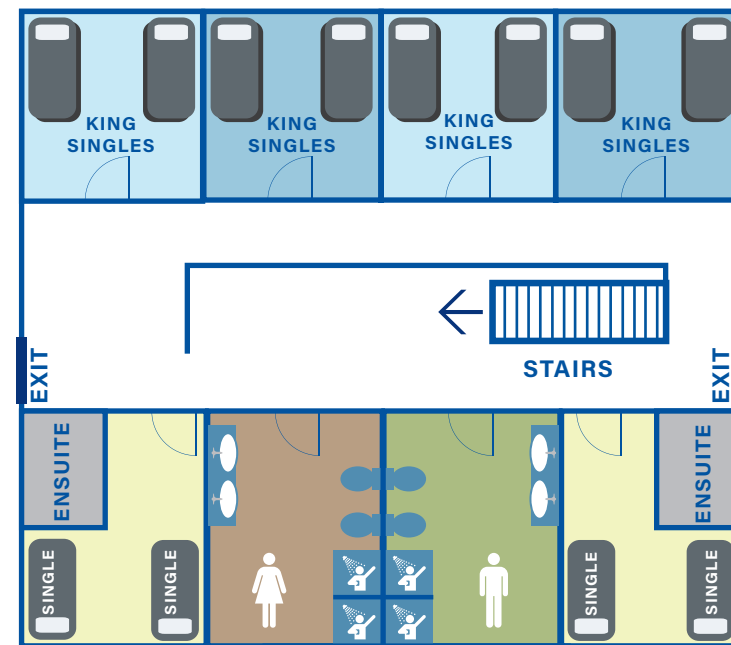

LODGE 8

TWIN SHARE (20 PERSON)

Note: Lodges maps are not to scale

FACILITIES

GROUND FLOOR

- **Common Room** 1x 3 seater sofa, 1x 2 seater sofa, TV, DVD player, whiteboard, dining table, 6 chairs
- **Kitchenette** Medium size fridge, microwave, toaster, kettle sink, cupboards, limited sets of cutlery
- **Bedrooms** 4x king single rooms - total of 8 beds
- **Includes** Air-conditioning (each room)
  Fans (common area)
  Internal phone (under stairs)
  Study area with table and chairs

FIRST FLOOR

- **Bathrooms** Male & Female each with 2x toilet, 2x shower & 2x basin
- **Bedrooms** 4x king single rooms - total 8 beds
  2x coaches rooms + ensuite
  Twin share - total 4 beds
- **Includes** Ensuite rooms include 1 cupboard & safe, as well as air conditioning & fan
  Large fans in atrium area
  Outdoor deck on one side

LAUNDRY

Laundry facilities are used by all groups staying onsite. Facilities include 2x washers, 2x dryers, sink, cupboards and iron.

FIRST FLOOR