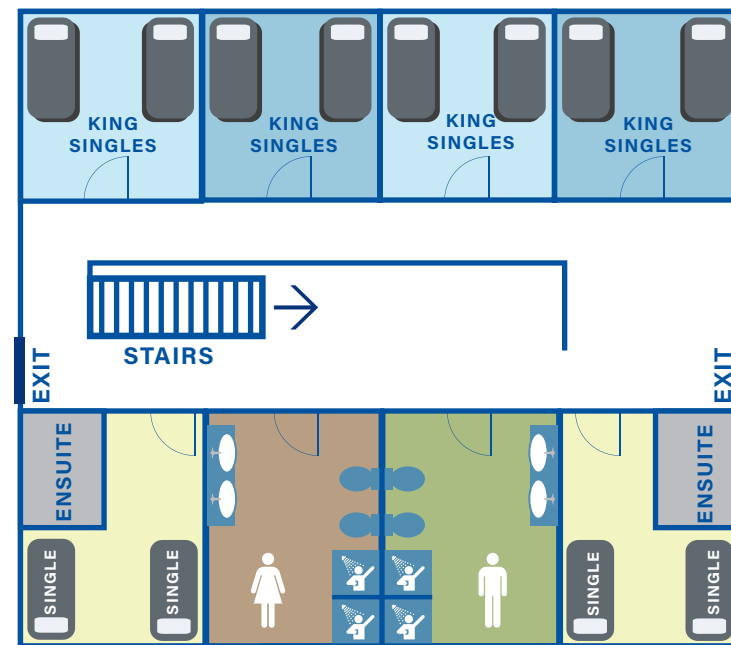

FACILITIES

GROUND FLOOR

- Common Room** 1x 3 seater sofa, 1x 2 seater sofa, TV, DVD player, whiteboard, dining table, 6 chairs
- Kitchenette** Medium size fridge, microwave, toaster, kettle sink, cupboards, limited sets of cutlery
- Bedrooms** 4x king single rooms - total of 8 beds
- Includes** Air-conditioning (each room)
Fans (common area)
Internal phone (under stairs)
Study area with table and chairs

STORAGE ROOM

- Luggage storage room for before check in and after check out

FIRST FLOOR

GROUND FLOOR

LODGE 8

TWIN SHARE (20 PERSON)

Note: Lodges maps are not to scale

FACILITIES