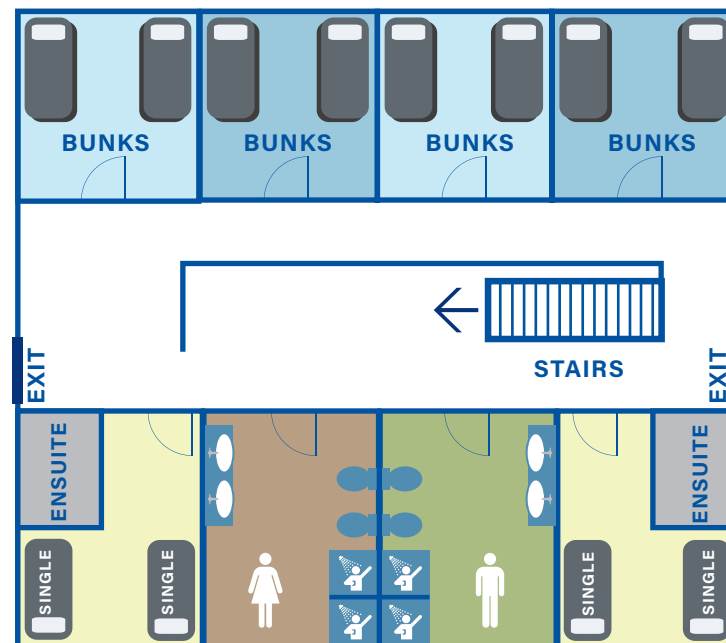

LODGE 6

QUAD SHARE (36 PERSON)

Note: Lodges maps are not to scale

FACILITIES

GROUND FLOOR

- **Common Room** 1x 3 seater sofa, 1x 2 seater sofa, TV, DVD player, whiteboard, dining table, 6 chairs
- **Kitchenette** Medium size fridge, microwave, toaster, kettle sink, cupboards, limited sets of cutlery
- **Bedrooms** 4x quad rooms - total of 16 beds
- **Includes** Air-conditioning (each room)
  Fans (common area)
  Internal phone (under stairs)
  Study area with table and chairs

FIRST FLOOR

- **Bathrooms** Male & Female each with 2x toilet, 2x shower & 2x basin
- **Bedrooms** 4x quad rooms - total 16 beds
  2x coaches rooms + ensuite
  Twin share - total 4 beds
- **Includes** Ensuite rooms include 1 cupboard & safe, as well as air conditioning & fan
  Large fans in atrium area
  Outdoor deck on one side

LAUNDRY

Laundry facilities are used by all groups staying onsite. Facilities include 2x washers, 2x dryers, sink, cupboards and iron.

FIRST FLOOR