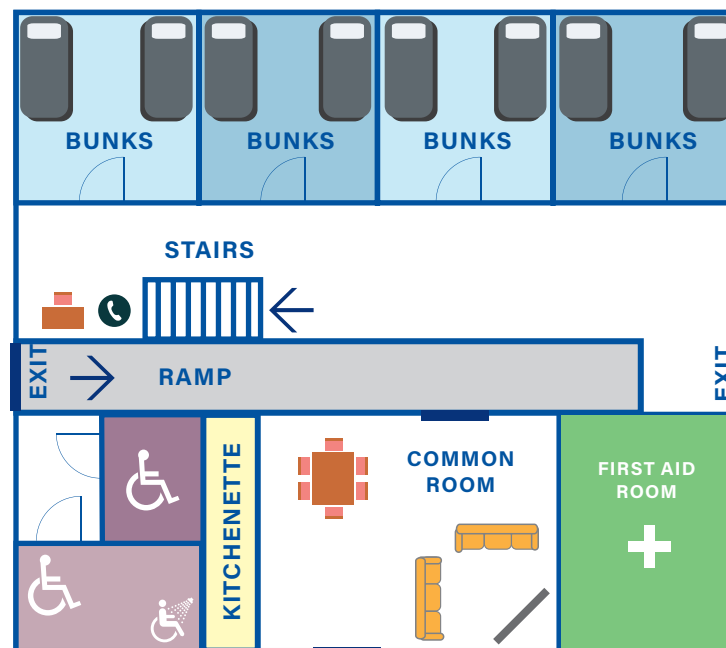

GROUND FLOOR