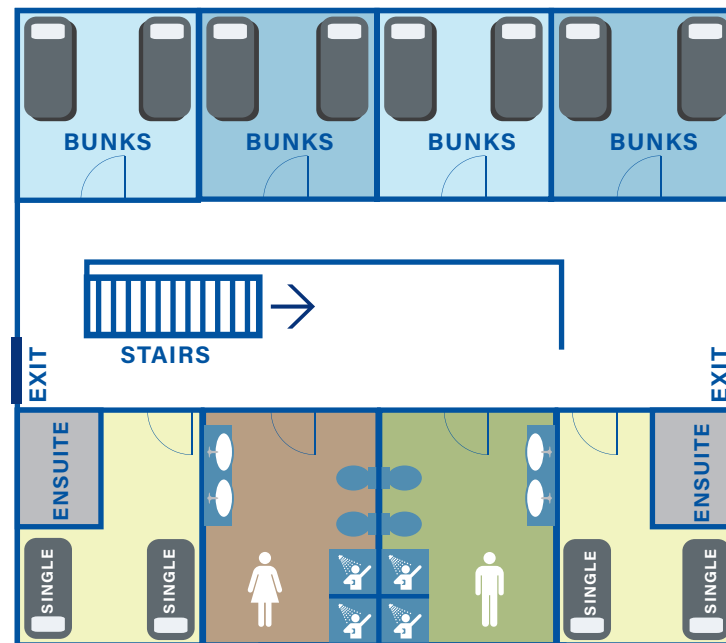

STORAGE ROOM

Luggage storage room for before check in and after check out

FIRST FLOOR

GROUND FLOOR

LODGE 5

QUAD SHARE (36 PERSON)

Note: Lodges maps are not to scale

FACILITIES

GROUND FLOOR

Common Room	1x 3 seater sofa, 1x 2 seater sofa, TV, DVD player, whiteboard, dining table, 6 chairs
Kitchenette	Medium size fridge, microwave, toaster, kettle sink, cupboards, limited sets of cutlery
Bedrooms	4x quad rooms - total of 16 beds
Includes	Air-conditioning (each room) Fans (common area) Internal phone (under stairs) Study area with table and chairs

STORAGE ROOM

Luggage storage room for before check in and after check out

FIRST FLOOR

GROUND FLOOR

LODGE 6

QUAD SHARE (36 PERSON)

Note: Lodges maps are not to scale

FACILITIES