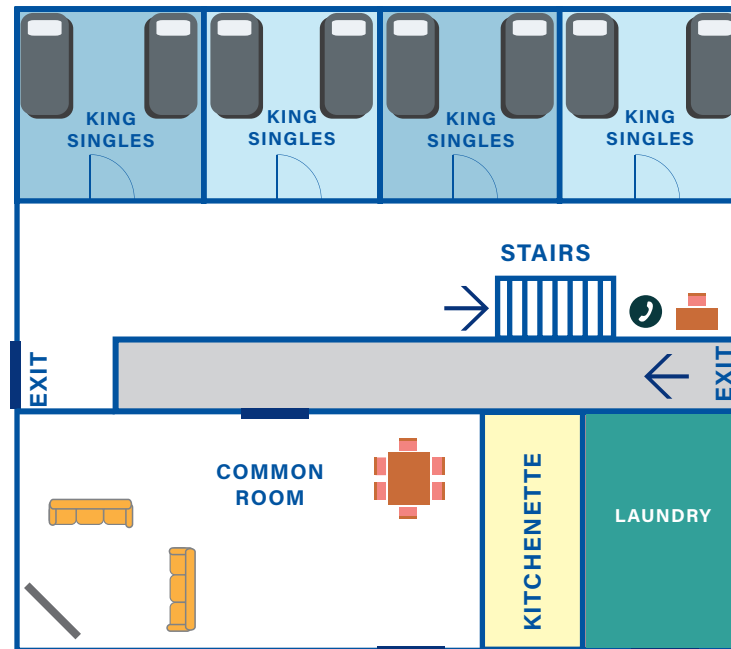

GROUND FLOOR

- Common Room** 1x 3 seater sofa, 1x 2 seater sofa, TV, DVD player, whiteboard, dining table, 6 chairs
- Kitchenette** Medium size fridge, microwave, toaster, kettle sink, cupboards, limited sets of cutlery
- Bedrooms** 4x king single rooms - total of 8 beds
- Includes** Air-conditioning (each room)
Fans (common area)
Internal phone (under stairs)
Study area with table and chairs

FIRST FLOOR

- Bathrooms** Male & Female each with 2x toilet, 2x shower & 2x basin
- Bedrooms** 4x king single rooms - total 8 beds
2x coaches rooms + ensuite
Twin share - total 4 beds
- Includes** Ensuite rooms include 1 cupboard & safe, as well as air conditioning & fan
Large fans in atrium area
Outdoor deck on one side

LAUNDRY

Laundry facilities are used by all groups staying onsite. Facilities include 2x washers, 2x dryers, sink, cupboards and iron.

FIRST FLOOR

GROUND FLOOR

LODGE 9

QUAD SHARE (36 PERSON) 1 ENSUITE ROOM

Note: Lodges maps are not to scale

FACILITIES

GROUND FLOOR

Common Room 1x 3 seater sofa, 1x 2 seater sofa, TV, DVD player, whiteboard, dining table, 6 chairs

Kitchenette Medium size fridge, microwave, toaster, kettle sink, cupboards, limited sets of cutlery