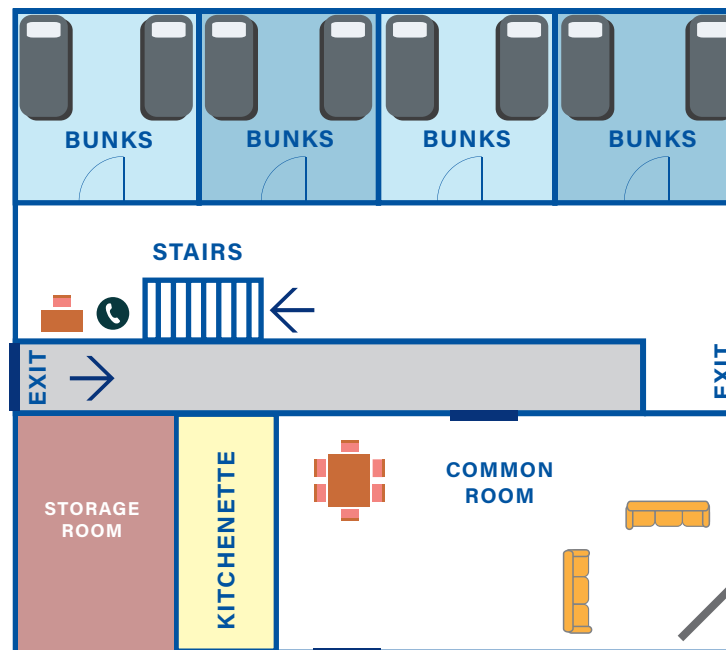

GROUND FLOOR

Common Room	1x 3 seater sofa, 1x 2 seater sofa, TV, DVD player, whiteboard, dining table, 6 chairs
Kitchenette	Medium size fridge, microwave, toaster, kettle sink, cupboards, limited sets of cutlery
Bedrooms	4x quad rooms - total of 16 beds
Includes	Air-conditioning (each room) Fans (common area) Internal phone (under stairs) Study area with table and chairs

STORAGE ROOM

Luggage storage room for before check in and after check out

FIRST FLOOR

GROUND FLOOR

LODGE 6

QUAD SHARE (36 PERSON)

Note: Lodges maps are not to scale

FACILITIES

GROUND FLOOR

- Common Room** 1x 3 seater sofa, 1x 2 seater sofa, TV, DVD player, whiteboard, dining table, 6 chairs
- Kitchenette** Medium size fridge, microwave, toaster, kettle sink, cupboards, limited sets of cutlery
- Bedrooms** 4x quad rooms - total of 16 beds
- Includes** Air-conditioning (each room)
Fans (common area)
Internal phone (under stairs)
Study area with table and chairs