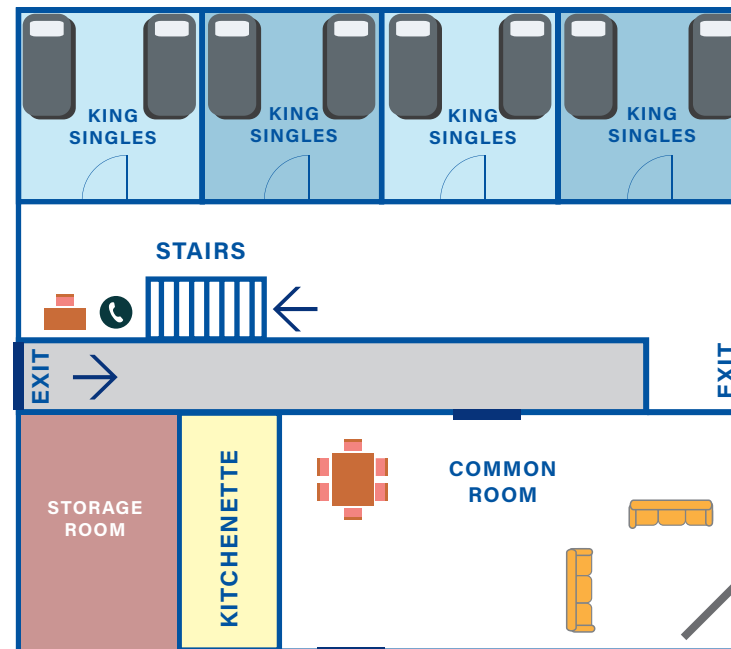

FACILITIES

GROUND FLOOR

- Common Room** 1x 3 seater sofa, 1x 2 seater sofa, TV, DVD player, whiteboard, dining table, 6 chairs
- Kitchenette** Medium size fridge, microwave, toaster, kettle sink, cupboards, limited sets of cutlery
- Bedrooms** 4x king single rooms - total of 8 beds
- Includes** Air-conditioning (each room)
Fans (common area)
Internal phone (under stairs)
Study area with table and chairs

FIRST FLOOR

- Bathrooms** Male & Female each with 2x toilet, 2x shower & 2x basin
- Bedrooms** 4x king single rooms - total 8 beds
2x coaches rooms + ensuite
Twin share - total 4 beds
- Includes** Ensuite rooms include 1 cupboard & safe, as well as air conditioning & fan
Large fans in atrium area
Outdoor deck on one side

STORAGE ROOM

- Luggage storage room for before check in and after check out

FIRST FLOOR

GROUND FLOOR

LODGE 8

TWIN SHARE (20 PERSON)

Note: Lodges maps are not to scale

FACILITIES

GROUND FLOOR

- Common Room** 1x 3 seater sofa, 1x 2 seater sofa, TV, DVD player, whiteboard, dining table, 6 chairs
- Kitchenette** Medium size fridge, microwave, toaster, kettle sink, cupboards, limited sets of cutlery
- Bedrooms** 4x king single rooms - total of 8 beds
- Includes** Air-conditioning (each room)
Fans (common area)
Internal phone (under stairs)
Study area with table and chairs