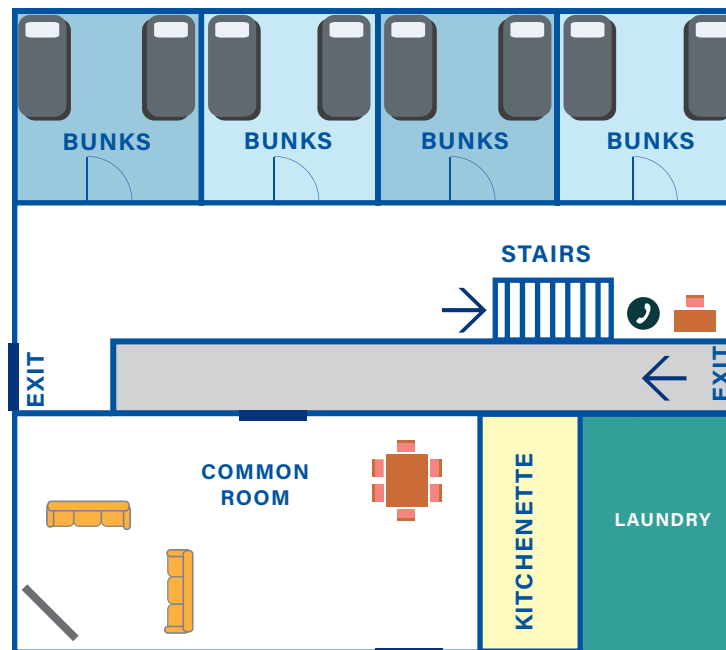

GROUND FLOOR

- Common Room** 1x 3 seater sofa, 1x 2 seater sofa, TV, DVD player, whiteboard, dining table, 6 chairs
- Kitchenette** Medium size fridge, microwave, toaster, kettle sink, cupboards, limited sets of cutlery
- Bedrooms** 4x quad rooms - total of 16 beds
- Includes** Air-conditioning (each room)
Fans (common area)
Internal phone (under stairs)
Study area with table and chairs

LAUNDRY

Laundry facilities are used by all groups staying onsite. Facilities include 2x washers, 2x dryers, sink, cupboards and iron.

FIRST FLOOR

GROUND FLOOR

LODGE 7

TWIN SHARE (20 PERSON)

Note: Lodges maps are not to scale

FACILITIES

GROUND FLOOR

- Common Room** 1x 3 seater sofa, 1x 2 seater sofa, TV, DVD player, whiteboard, dining table, 6 chairs
- Kitchenette** Medium size fridge, microwave, toaster, kettle sink, cupboards, limited sets of cutlery
- Bedrooms** 4x king single rooms - total of 8 beds
- Includes** Air-conditioning (each room)
Fans (common area)
Internal phone (under stairs)
Study area with table and chairs