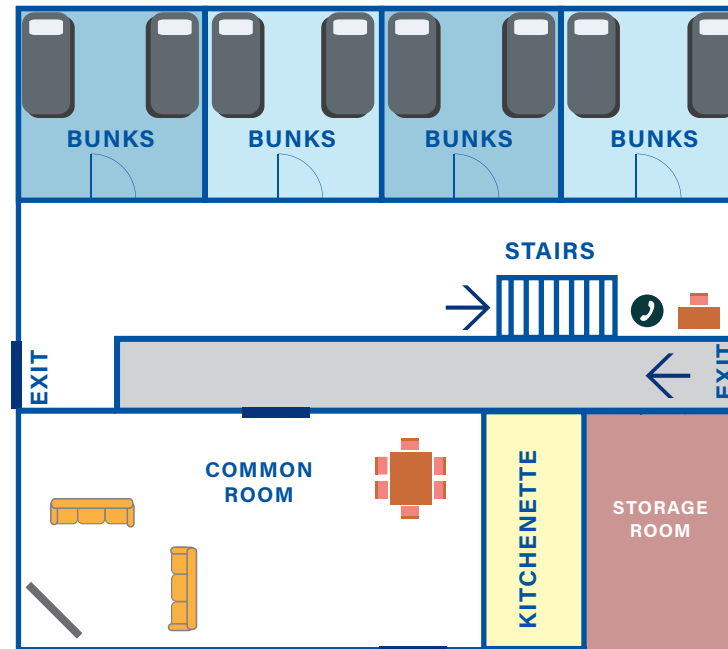

FACILITIES

GROUND FLOOR

- Common Room** 1x 3 seater sofa, 1x 2 seater sofa, TV, DVD player, whiteboard, dining table, 6 chairs
- Kitchenette** Medium size fridge, microwave, toaster, kettle sink, cupboards, limited sets of cutlery
- Bedrooms** 4x quad rooms - total of 16 beds
- Includes** Air-conditioning (each room)
Fans (common area)
Internal phone (under stairs)
Study area with table and chairs

STORAGE ROOM

Luggage storage room for before check in and after check out

FIRST FLOOR

GROUND FLOOR

LODGE 5

QUAD SHARE (36 PERSON)

Note: Lodges maps are not to scale

FACILITIES

GROUND FLOOR

Common Room	1x 3 seater sofa, 1x 2 seater sofa, TV, DVD player, whiteboard, dining table, 6 chairs
Kitchenette	Medium size fridge, microwave, toaster, kettle sink, cupboards, limited sets of cutlery
Bedrooms	4x quad rooms - total of 16 beds
Includes	Air-conditioning (each room) Fans (common area) Internal phone (under stairs) Study area with table and chairs

FACILITIES

GROUND FLOOR

- Common Room** 1x 3 seater sofa, 1x 2 seater sofa, TV, DVD player, whiteboard, dining table, 6 chairs
- Kitchenette** Medium size fridge, microwave, toaster, kettle sink, cupboards, limited sets of cutlery
- Bedrooms** 4x king single rooms - total of 8 beds
- Includes** Air-conditioning (each room)
Fans (common area)
Internal phone (under stairs)
Study area with table and chairs