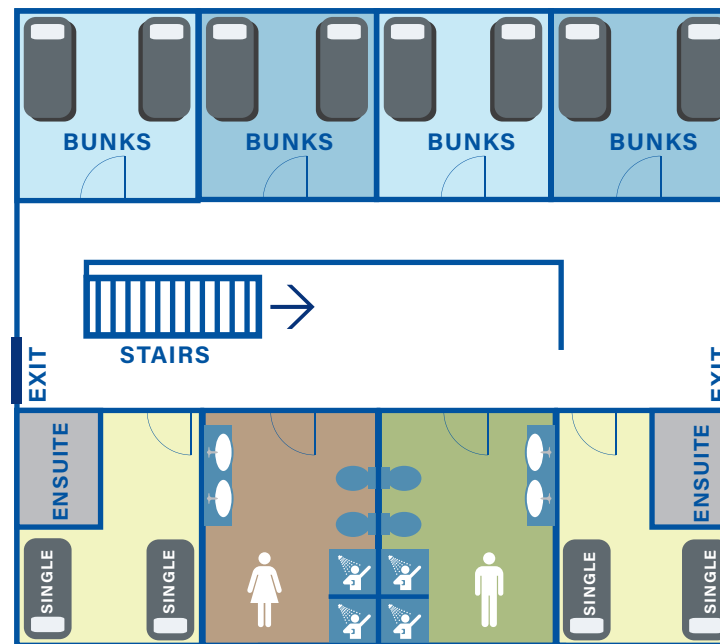

LODGE 3

QUAD SHARE (36 PERSON)

Note: Lodges maps are not to scale

FACILITIES

GROUND FLOOR

Common Room 1x 3 seater sofa, 1x 2 seater sofa, TV, DVD player, whiteboard, dining table, 6 chairs

Kitchenette Medium size fridge, microwave, toaster, kettle sink, cupboards, limited sets of cutlery

Bedrooms 4x quad rooms - total of 16 beds

Includes Air-conditioning (each room)
Fans (common area)
Internal phone (under stairs)
Study area with table and chairs

FIRST FLOOR

Bathrooms Male & Female each with 2x toilet, 2x shower & 2x basin

Bedrooms 4x quad rooms - total 16 beds
2x coaches rooms + ensuite
Twin share - total 4 beds

Includes Ensuite rooms include 1 cupboard & safe, as well as air conditioning & fan
Large fans in atrium area
Outdoor deck on one side

LAUNDRY

Laundry facilities are used by all groups staying onsite. Facilities include 2x washers, 2x dryers, sink, cupboards and iron.

FIRST FLOOR