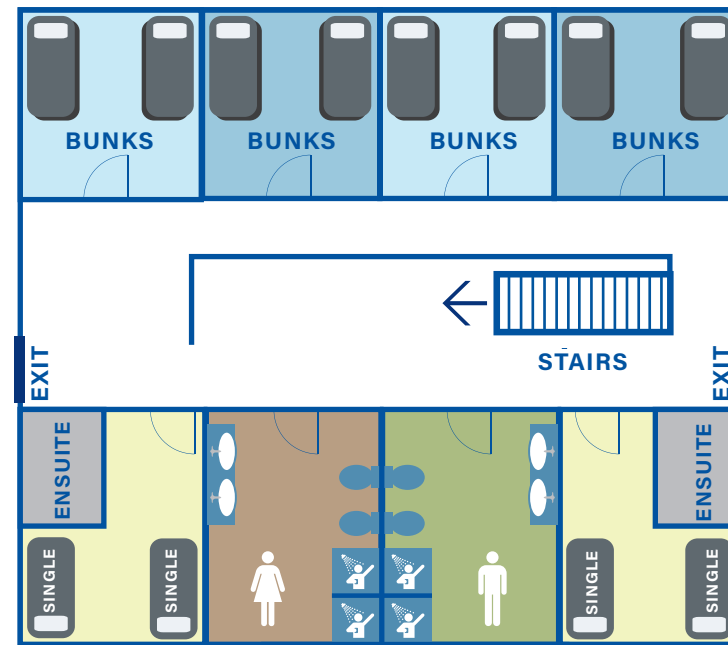

FACILITIES

GROUND FLOOR

- Common Room** 1x 3 seater sofa, 1x 2 seater sofa, TV, DVD player, whiteboard, dining table, 6 chairs
- Kitchenette** Medium size fridge, microwave, toaster, kettle sink, cupboards, limited sets of cutlery
- Bedrooms** 4x quad rooms - total of 16 beds
- Includes** Air-conditioning (each room)
Fans (common area)
Internal phone (under stairs)
Study area with table and chairs

STORAGE ROOM

Luggage storage room for before check in and after check out

FIRST FLOOR

GROUND FLOOR

LODGE 5

QUAD SHARE (36 PERSON)

Note: Lodges maps are not to scale

FACILITIES