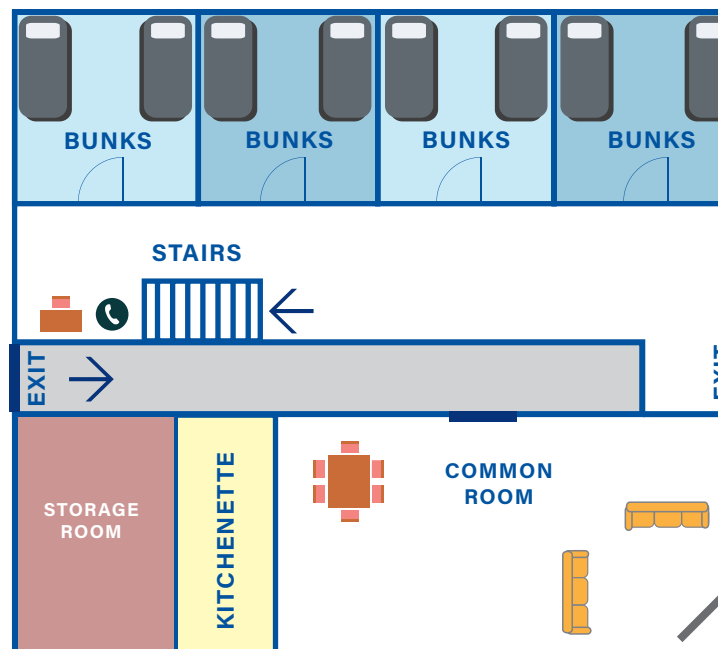

FACILITIES

GROUND FLOOR

Common Room 1x 3 seater sofa, 1x 2 seater sofa, TV, DVD player, whiteboard, dining table, 6 chairs

Kitchenette Medium size fridge, microwave, toaster, kettle sink, cupboards, limited sets of cutlery

Bedrooms 4x quad rooms - total 16 beds
2x coaches rooms + ensuite
Twin share - total 4 beds

Includes Ensuite rooms include 1 cupboard & safe, as well as air conditioning & fan
Large fans in atrium area
Outdoor deck on one side

STORAGE ROOM

Luggage storage room for before check in and after check out

FIRST FLOOR

GROUND FLOOR