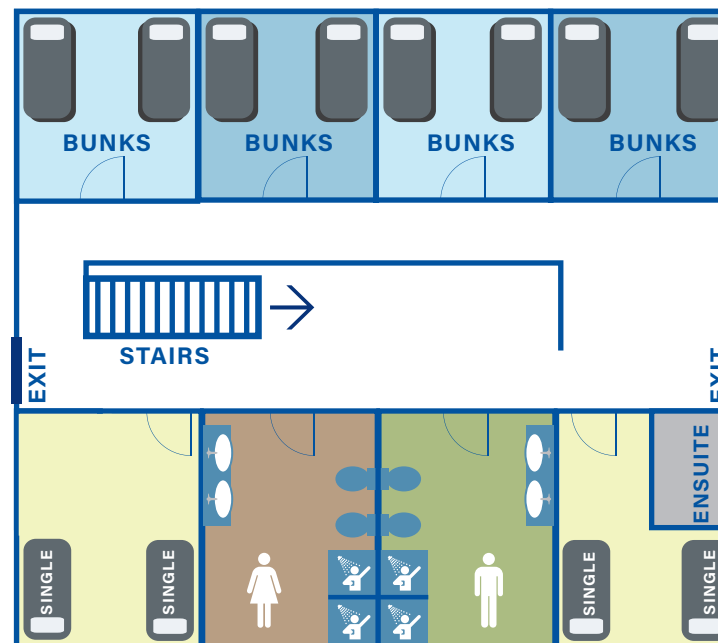

LODGE 9

QUAD SHARE (36 PERSON) 1 ENSUITE ROOM

Note: Lodges maps are not to scale

FACILITIES

GROUND FLOOR

Common Room 1x 3 seater sofa, 1x 2 seater sofa, TV, DVD player, whiteboard, dining table, 6 chairs

Kitchenette Medium size fridge, microwave, toaster, kettle sink, cupboards, limited sets of cutlery

Bedrooms 4x quad rooms - total of 16 beds

Includes Air-conditioning (each room)
Fans (common area)
Internal phone (under stairs)
Study area with table and chairs

FIRST FLOOR

Bathrooms Male & Female each with 2x toilet, 2x shower & 2x basin

Bedrooms 4x quad rooms - total 16 beds
2x coaches rooms + ensuite
Twin share - total 4 beds

Includes Ensuite rooms include 1 cupboard & safe, as well as air conditioning & fan
Large fans in atrium area
Outdoor deck on one side

STORAGE ROOM

Luggage storage room for before check in and after check out

FIRST FLOOR