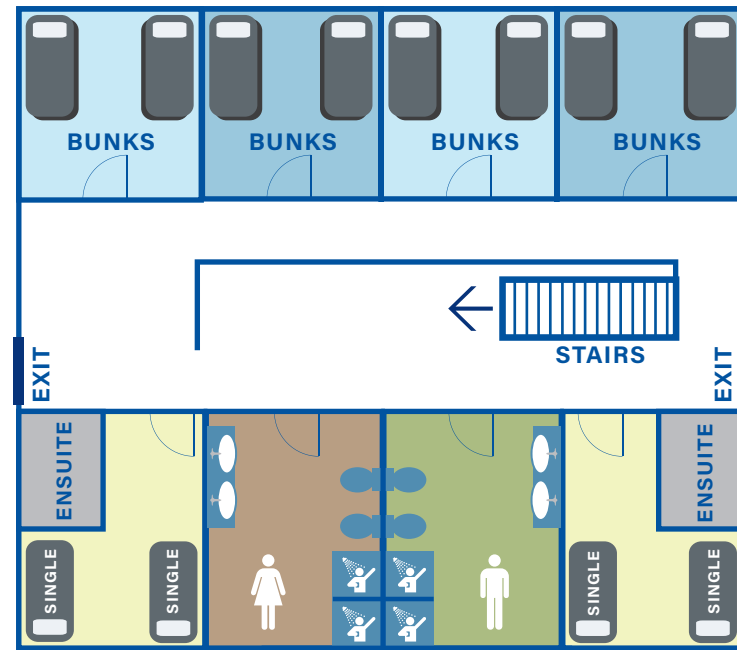

GOLD COAST
PERFORMANCE
CENTRE

LODGE LAYOUTS

LODGE 1

QUAD SHARE (36 PERSON) WHEELCHAIR ACCESSIBLE

Note: Lodges maps are not to scale

FACILITIES

GROUND FLOOR

- Common Room** 1x 3 seater sofa, 1x 2 seater sofa, TV, DVD player, whiteboard, dining table, 4 chairs
- Kitchenette** Medium size fridge, microwave, toaster, kettle sink, cupboards, limited sets of cutlery
- Bathrooms** 2x bathrooms + shower (Wheelchair accessible)
- Bedrooms** 4x quad rooms - total of 16 beds
- Includes** Wheelchair access ramp
Air-conditioning (each room)
Fans (common area)
Internal phone (under stairs)
Study area with table and chairs

FIRST AID ROOM

First Aid Room for the Gold Coast Performance Centre

FIRST FLOOR

GROUND FLOOR

LODGE 2

QUAD SHARE (36 PERSON) WHEELCHAIR ACCESSIBLE

Note: Lodges maps are not to scale

FACILITIES

GROUND FLOOR

- Common Room** 1x 3 seater sofa, 1x 2 seater sofa, TV, DVD player, whiteboard, dining table, 4 chairs
- Kitchenette** Medium size fridge, microwave, toaster, kettle sink, cupboards, limited sets of cutlery
- Bathrooms** 2x bathrooms + shower (Wheelchair accessible)
- Bedrooms** 4x quad rooms - total of 16 beds
- Includes** Wheelchair access ramp
Air-conditioning (each room)
Fans (common area)
Internal phone (under stairs)
Study area with table and chairs

STORAGE ROOM

- Luggage storage room for before check in and after check out

FIRST FLOOR

GROUND FLOOR

LODGE 3

QUAD SHARE (36 PERSON)

Note: Lodges maps are not to scale

FACILITIES