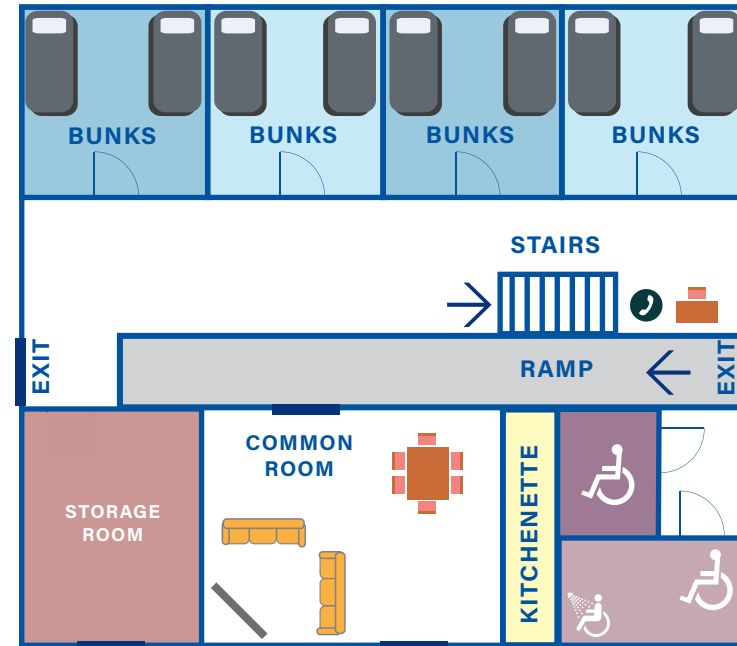

GROUND FLOOR

- Common Room** 1x 3 seater sofa, 1x 2 seater sofa, TV, DVD player, whiteboard, dining table, 4 chairs
- Kitchenette** Medium size fridge, microwave, toaster, kettle sink, cupboards, limited sets of cutlery
- Bathrooms** 2x bathrooms + shower (Wheelchair accessible)
- Bedrooms** 4x quad rooms - total of 16 beds
- Includes** Wheelchair access ramp
Air-conditioning (each room)
Fans (common area)
Internal phone (under stairs)
Study area with table and chairs

STORAGE ROOM

- Luggage storage room for before check in and after check out

FIRST FLOOR

GROUND FLOOR

LODGE 3

QUAD SHARE (36 PERSON)

Note: Lodges maps are not to scale

FACILITIES

GROUND FLOOR

Common Room 1x 3 seater sofa, 1x 2 seater sofa, TV, DVD player, whiteboard, dining table, 6 chairs

Kitchenette Medium size fridge, microwave, toaster, kettle sink, cupboards, limited sets of cutlery

FACILITIES

GROUND FLOOR

- Common Room** 1x 3 seater sofa, 1x 2 seater sofa, TV, DVD player, whiteboard, dining table, 6 chairs
- Kitchenette** Medium size fridge, microwave, toaster, kettle sink, cupboards, limited sets of cutlery
- Bedrooms** 4x king single rooms - total of 8 beds
- Includes** Air-conditioning (each room)
Fans (common area)
Internal phone (under stairs)
Study area with table and chairs