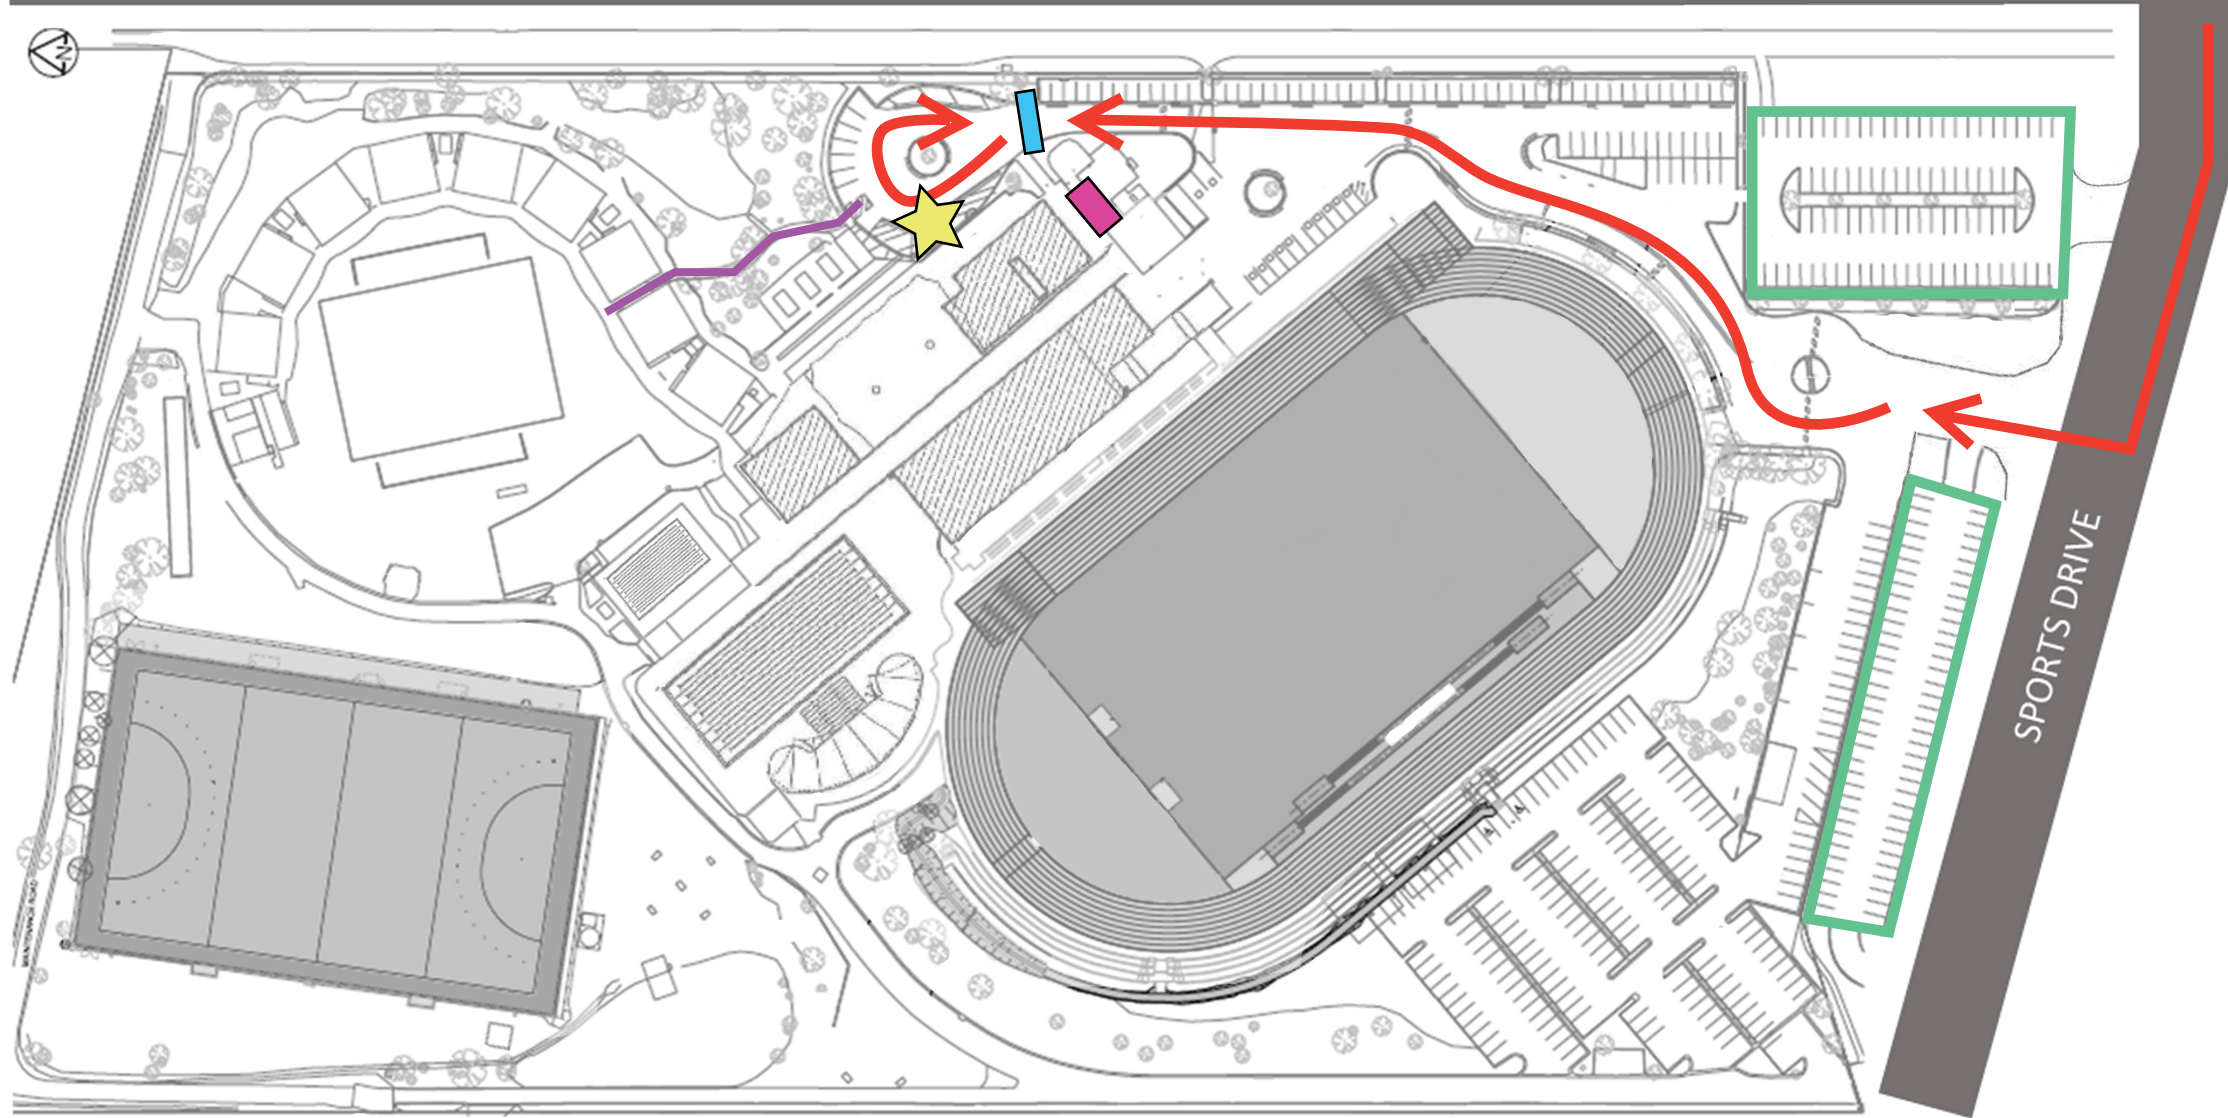

ACCOMMODATION BUS DROP OFF

MORALA AVENUE

KEY

- | | | | | | |
|---|---------------|---|-------------------|---|------------------|
|  | Bus Route |  | Bus Drop Off Zone |  | Reception |
|  | Path to Accom |  | Boom Gate |  | Council Car Park |