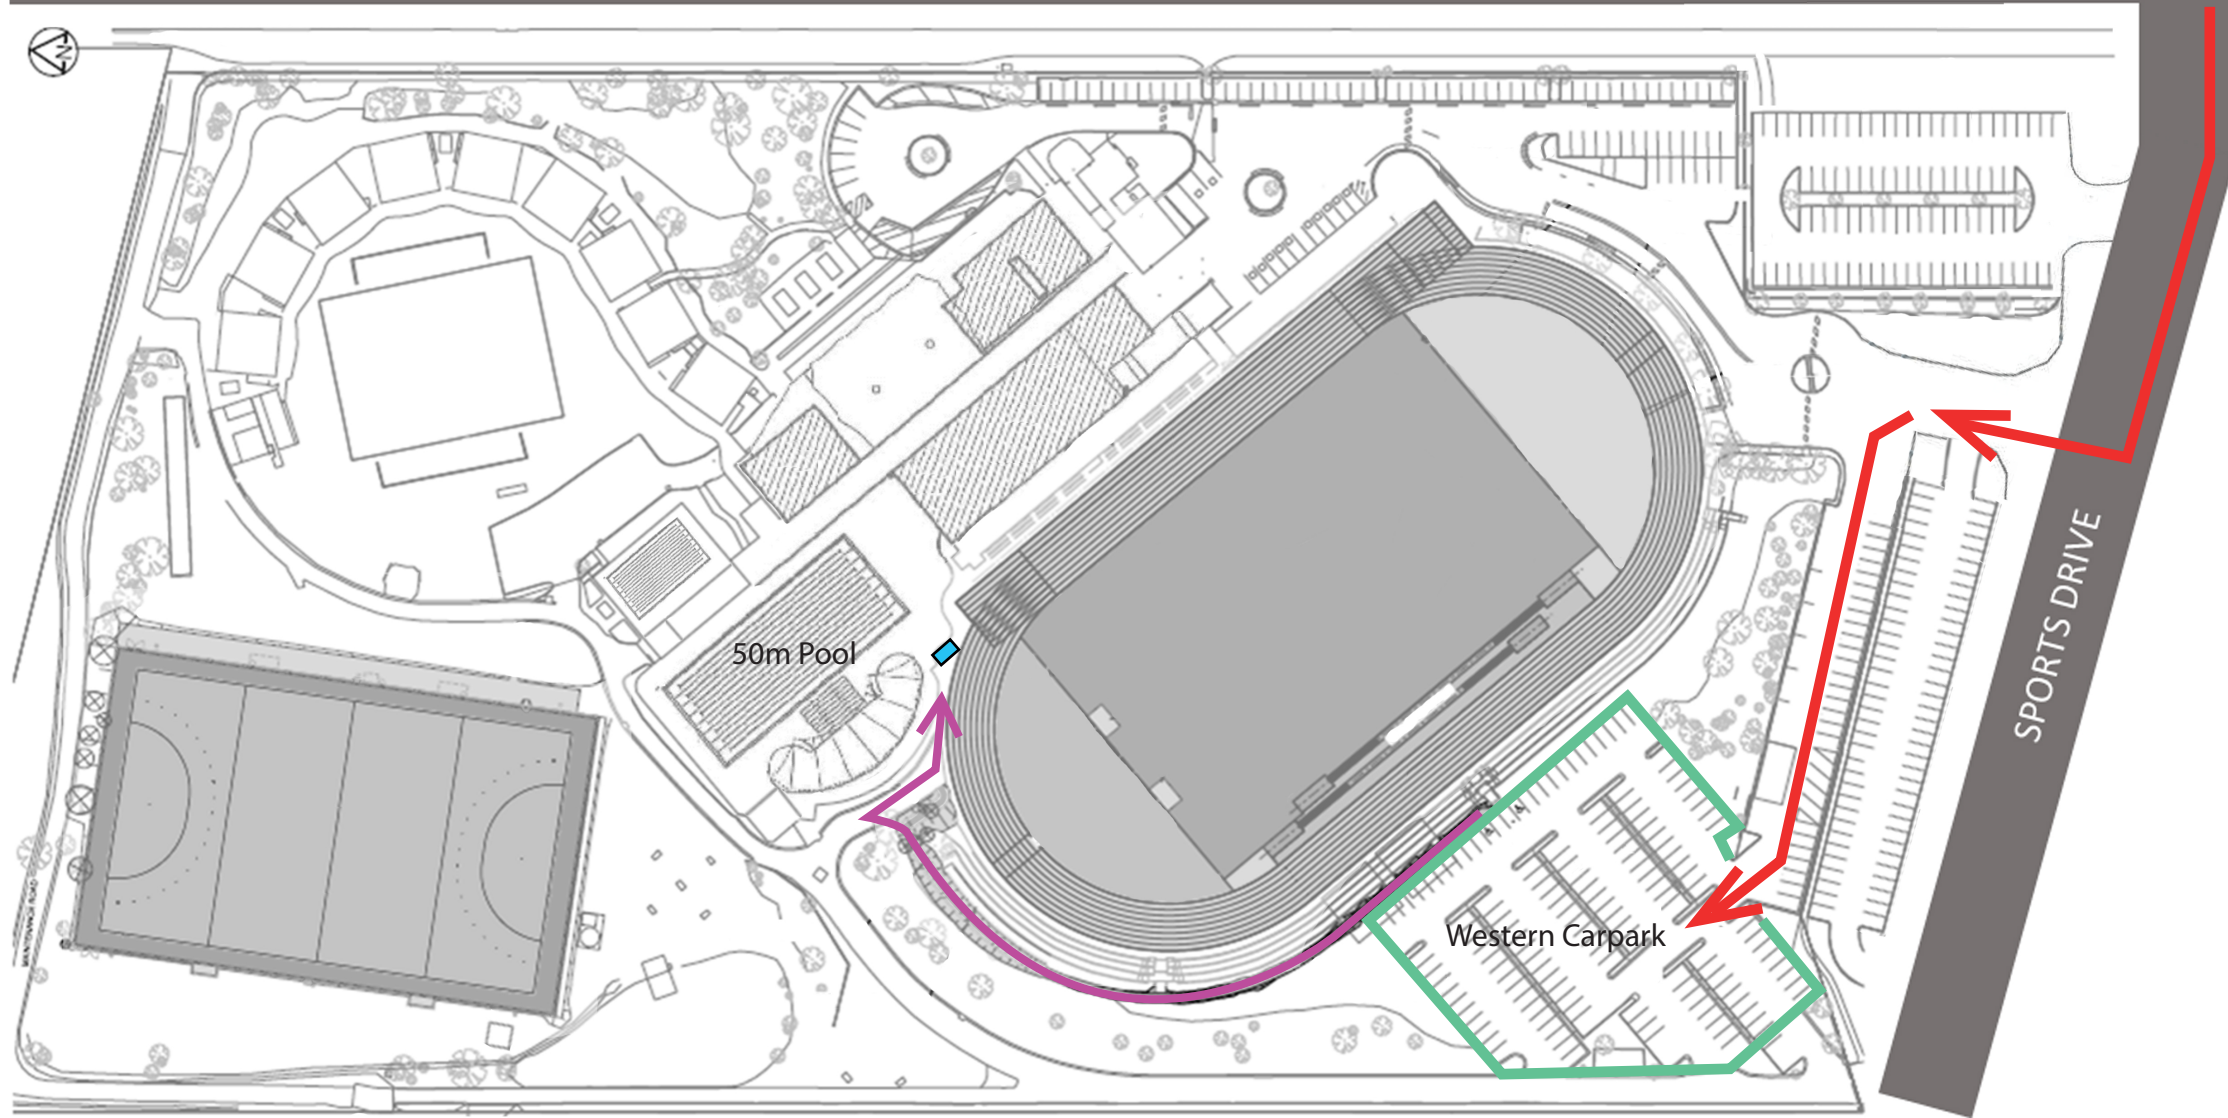

AQUATICS CENTRE ACCESS

MORALA AVENUE

KEY

-  Vehicle Access
-  Pedestrian Footpath
-  50m Pool Gate
-  Western Carpark