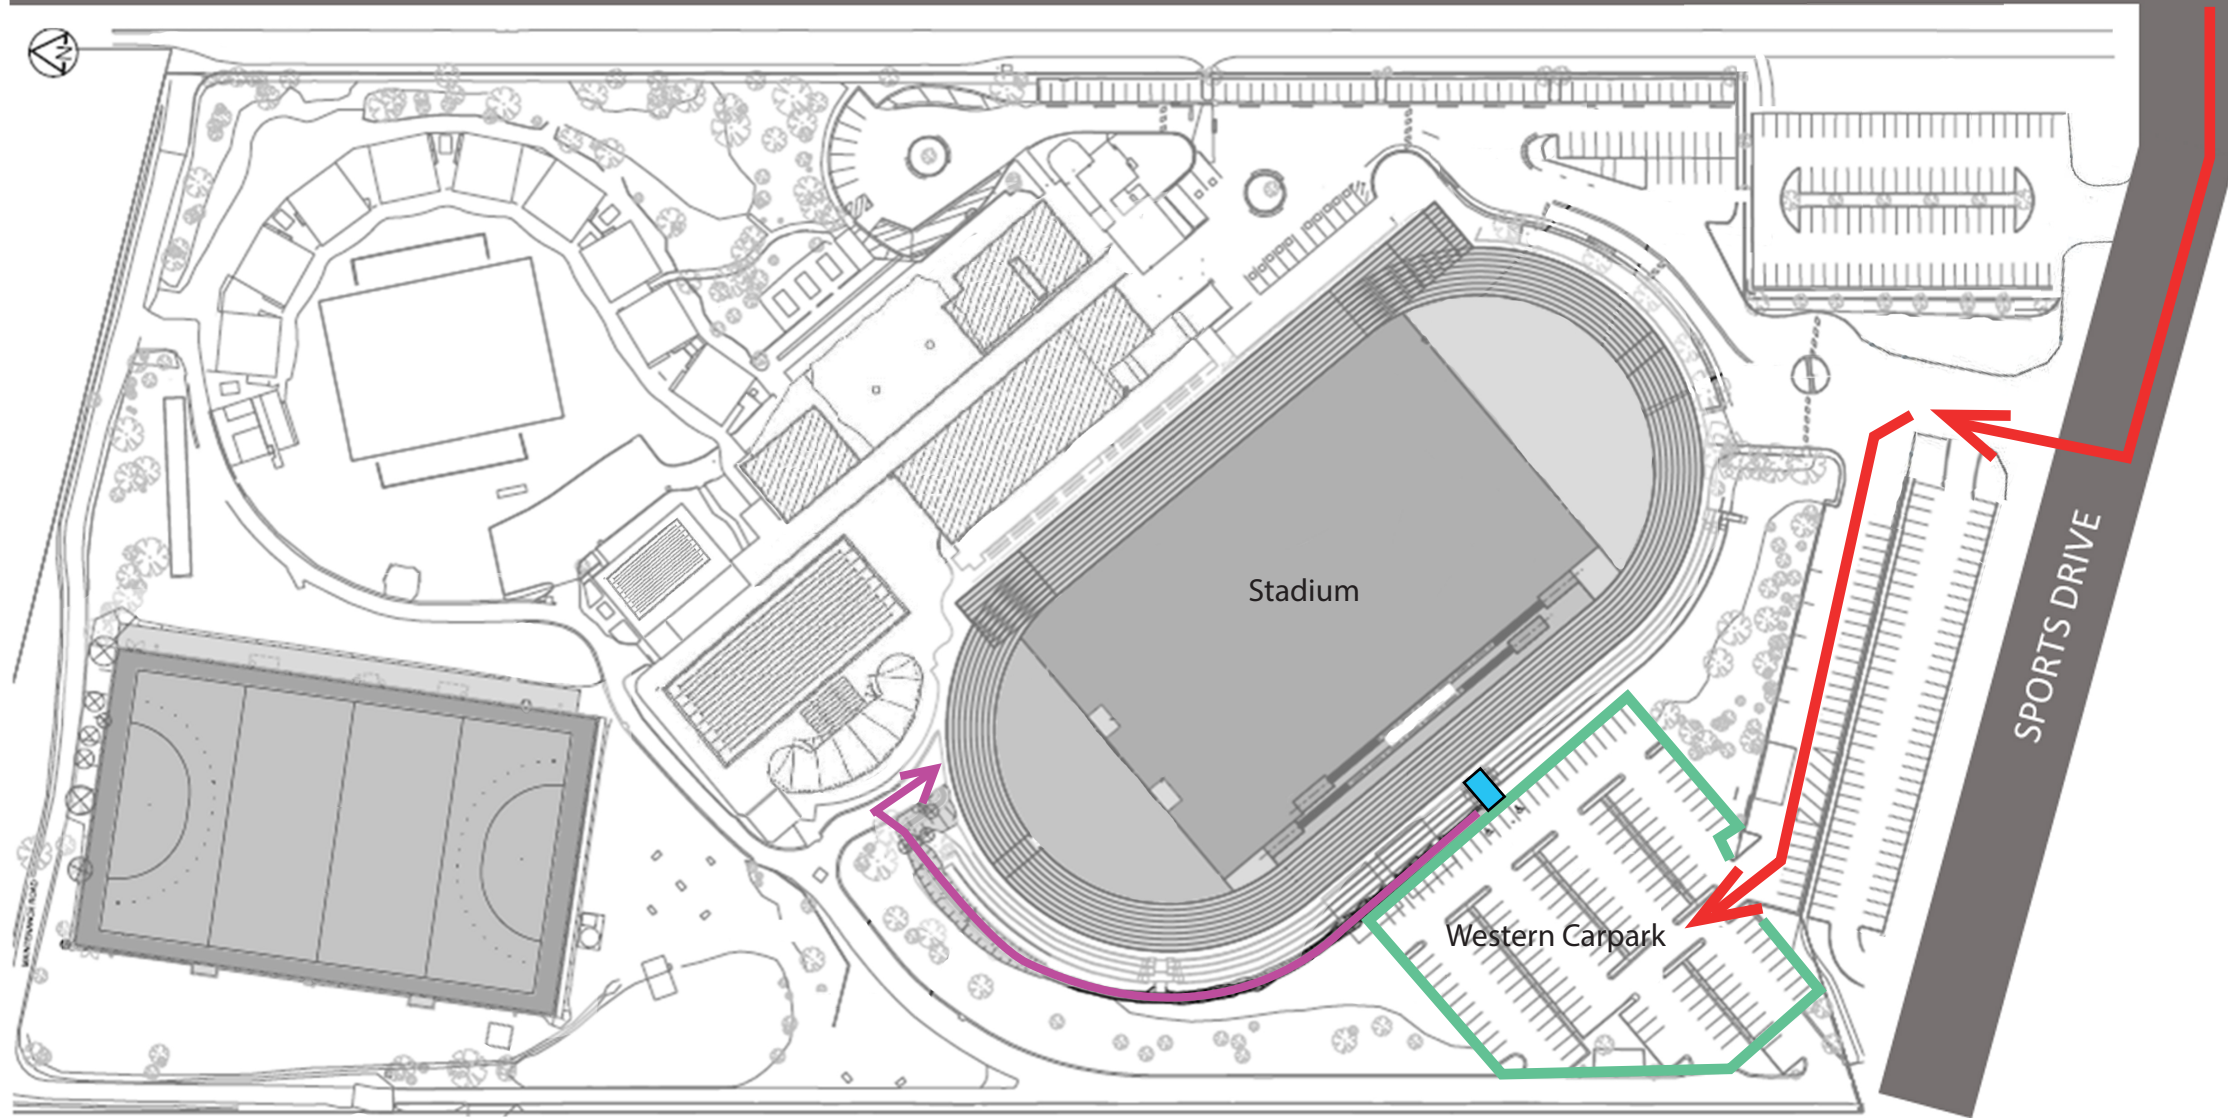

ATHLETICS STADIUM ACCESS

MORALA AVENUE

KEY

-  Vehicle Access
-  Pedestrian Footpath
-  Grandstand Stairs
-  Western Carpark