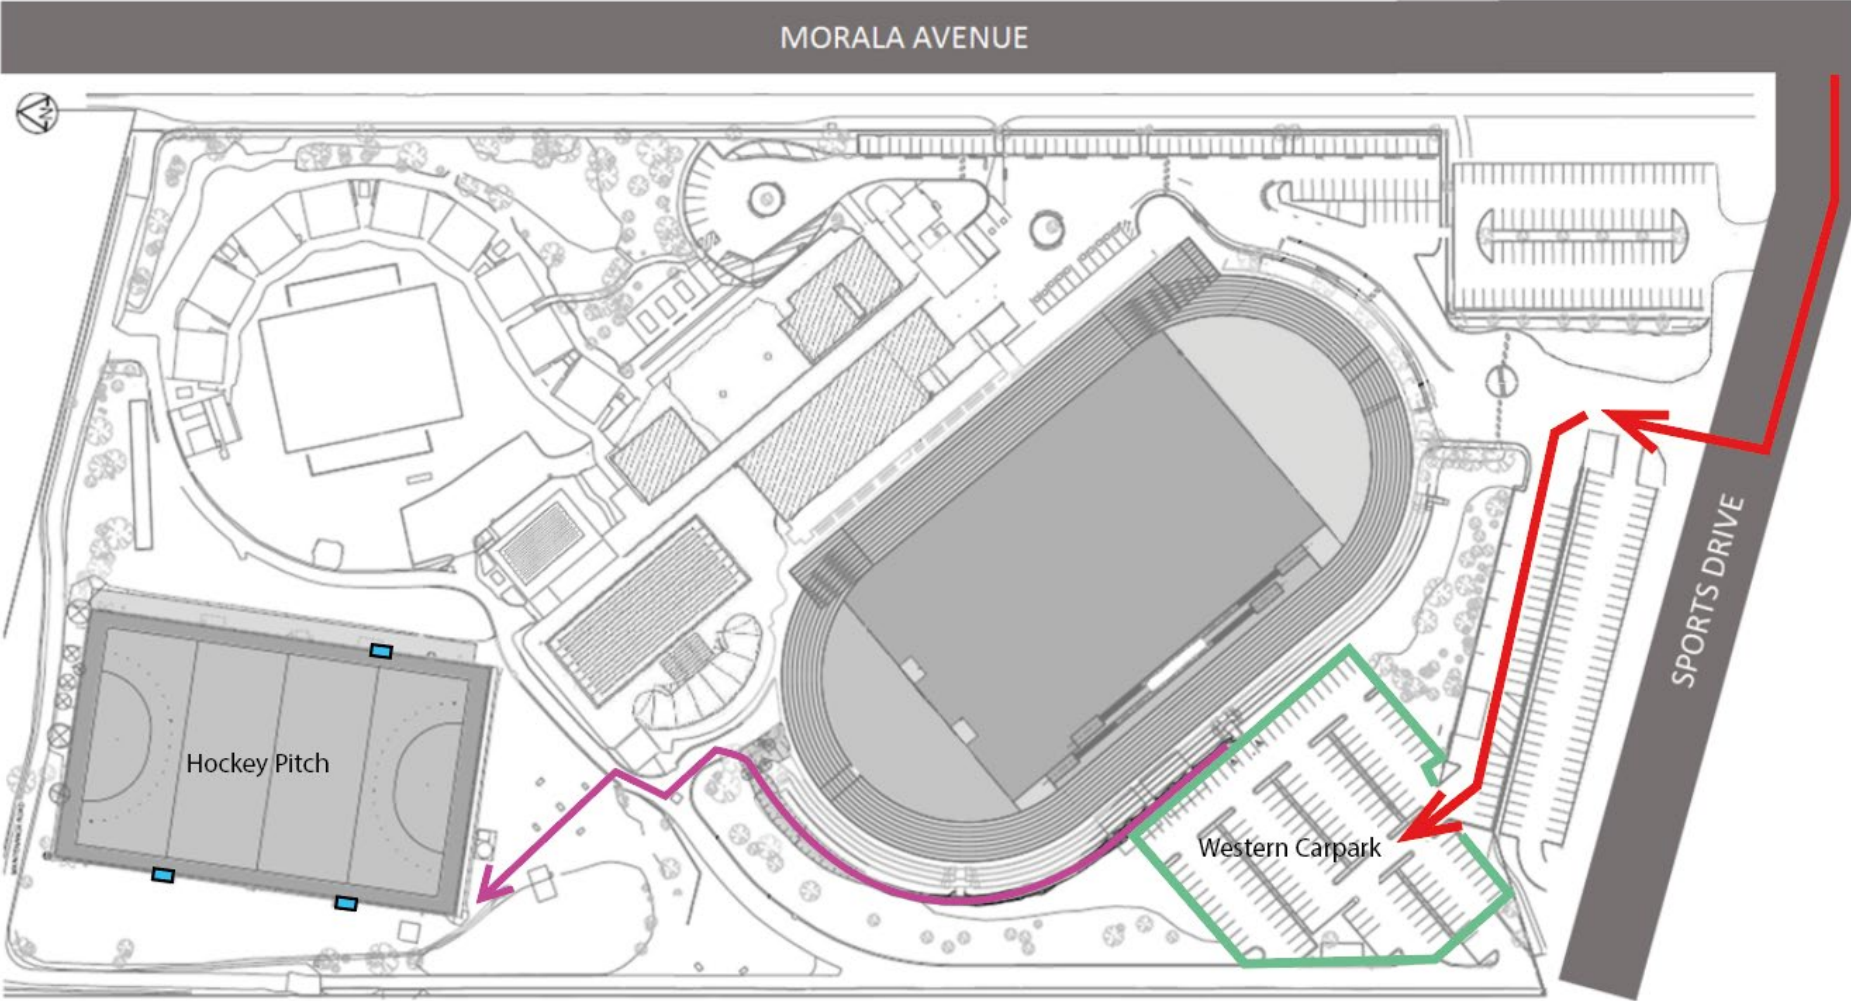

# HOCKEY PITCH ACCESS

## KEY

-  Vehicle Access
-  Pedestrian Footpath
-  Hockey Pitch Gates
-  Western Carpark