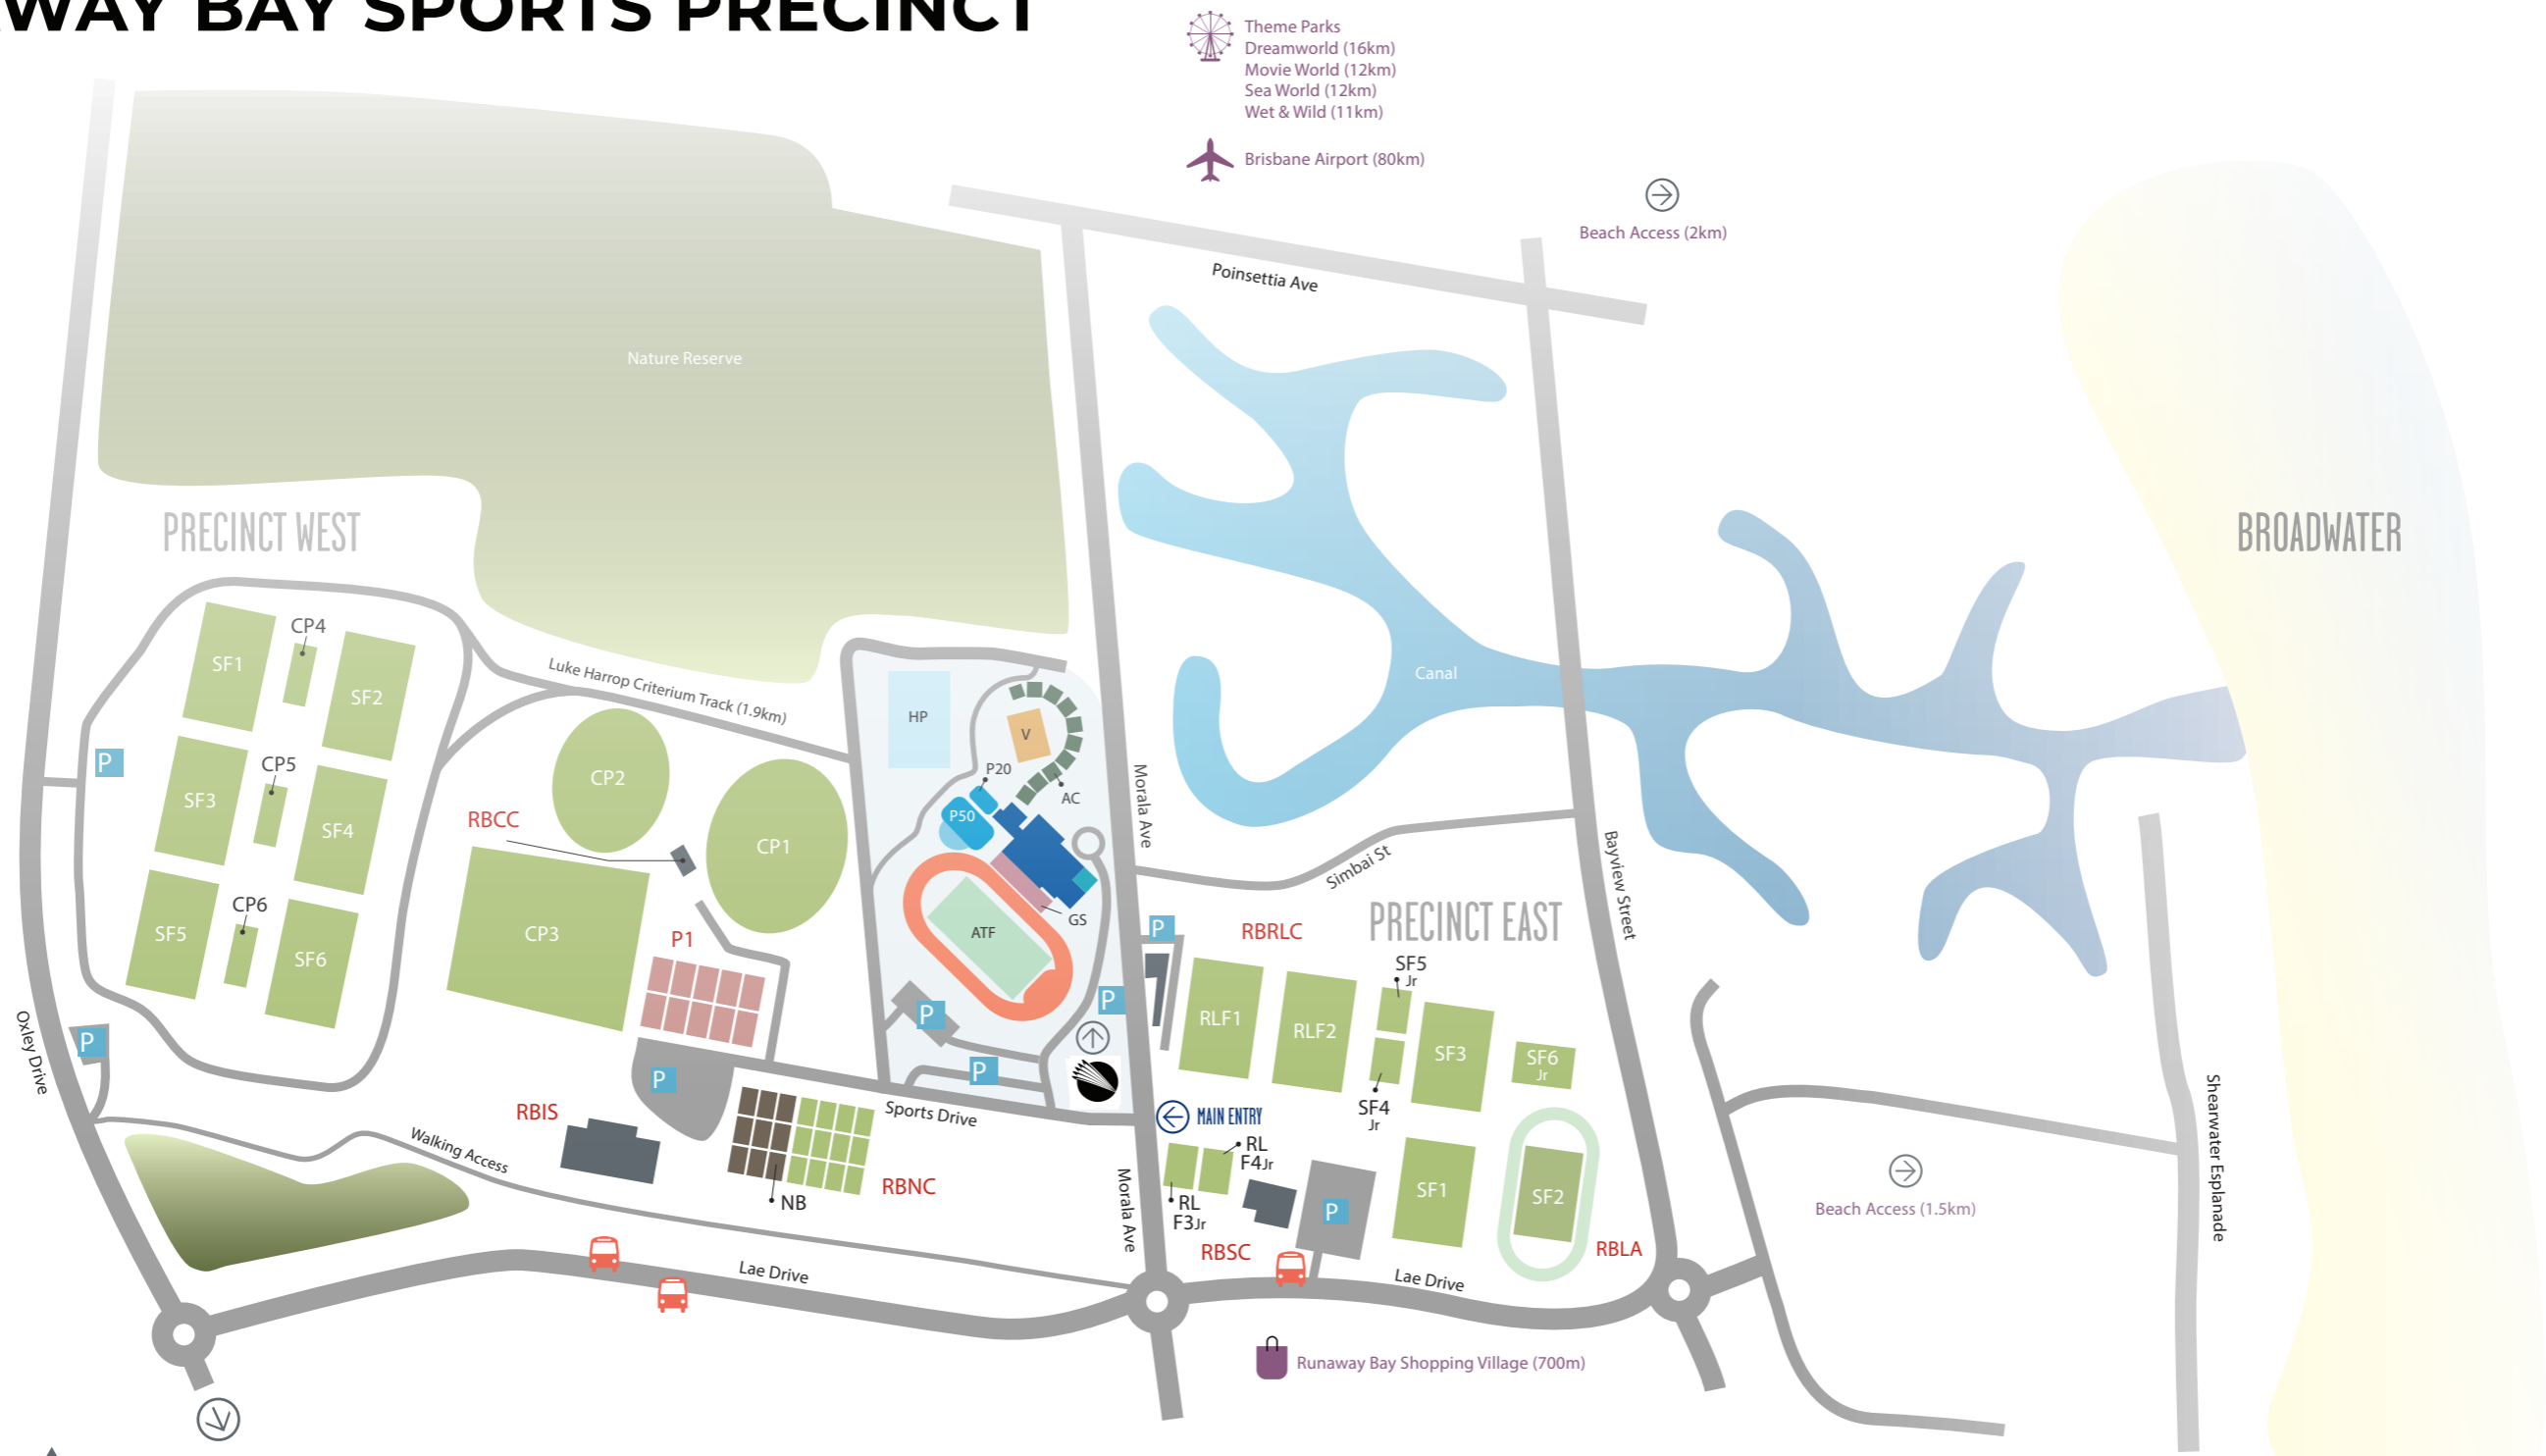

RUNAWAY BAY SPORTS PRECINCT

- Theme Parks
 Dreamworld (16km)
 Movie World (12km)
 Sea World (12km)
 Wet & Wild (11km)
- Brisbane Airport (80km)

- Harbour Town Shopping Centre (3km)
- Southport (7km)
- Surfers Paradise (14km)
- Broadbeach (15km)
- Gold Coast Airport (50km)

KEY

- | | | |
|---------------------------------------|---|-----------------------------------|
| AC Group Accommodation | P20 20m Heated Pool | RBSC Runaway Bay Soccer Club |
| ATF IAAF Athletics Track & Field | P50 50m Heated Pool | RBLA Runaway Bay Little Athletics |
| CP Cricket Pitch (Synthetic) | RBCC Runaway Bay Cricket Club | RLF Rugby League Field |
| GS Grandstand | RBNC Runaway Bay Netball Club (9x Bitumen, 12x Grass) | SF Soccer Field |
| HP Hockey Pitch | RBIS Runaway Bay Indoor Stadium (4x Multi-purpose Courts) | V Beach Volleyball (2x Courts) |
| P1 Pro-One Tennis Academy (9x Courts) | RBRLC Runaway Bay Rugby League Club | |