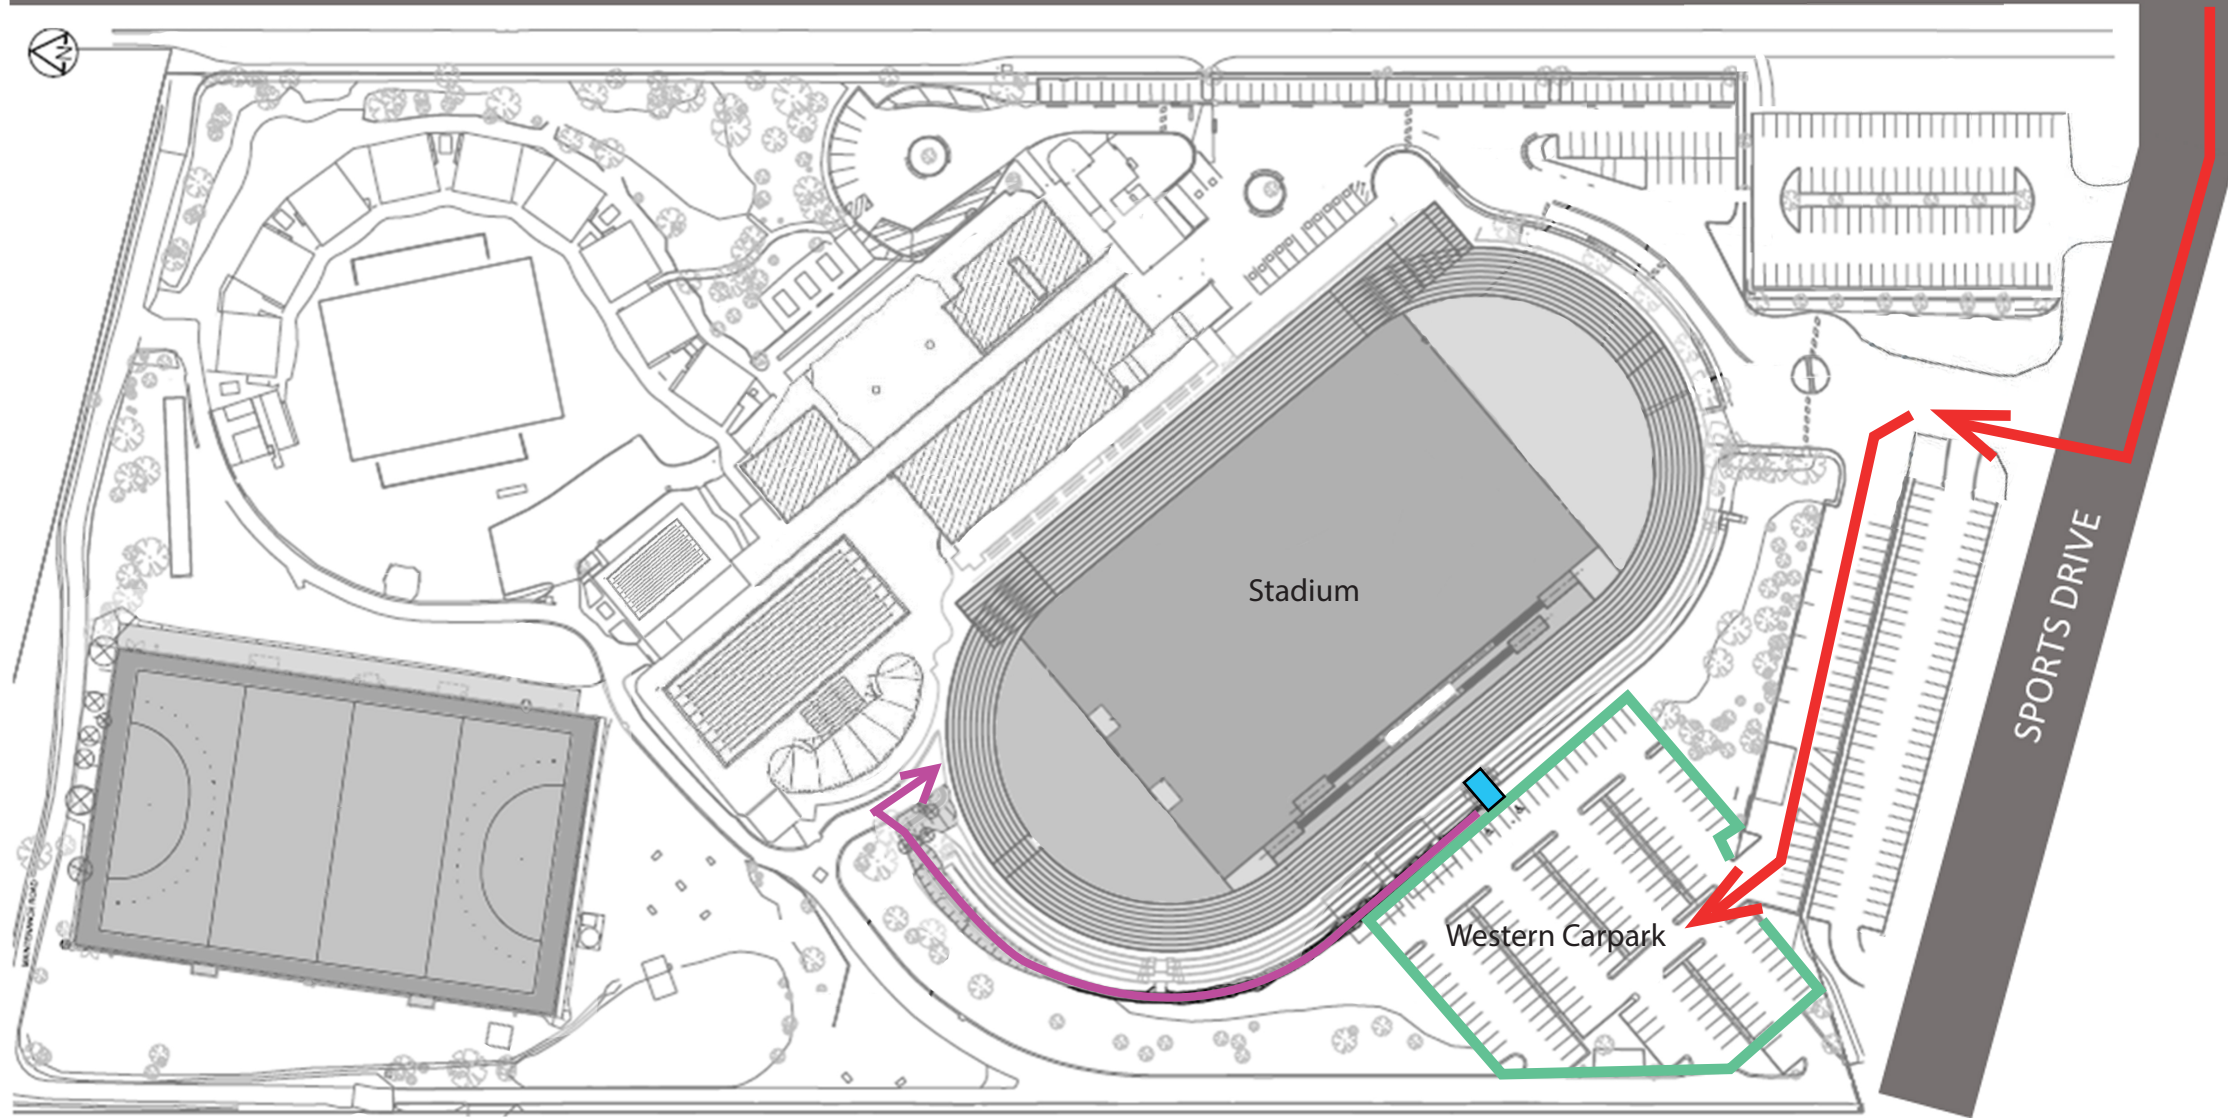

# ATHLETICS STADIUM ACCESS

MORALA AVENUE

## KEY

-  Vehicle Access
-  Pedestrian Footpath
-  Grandstand Stairs
-  Western Carpark